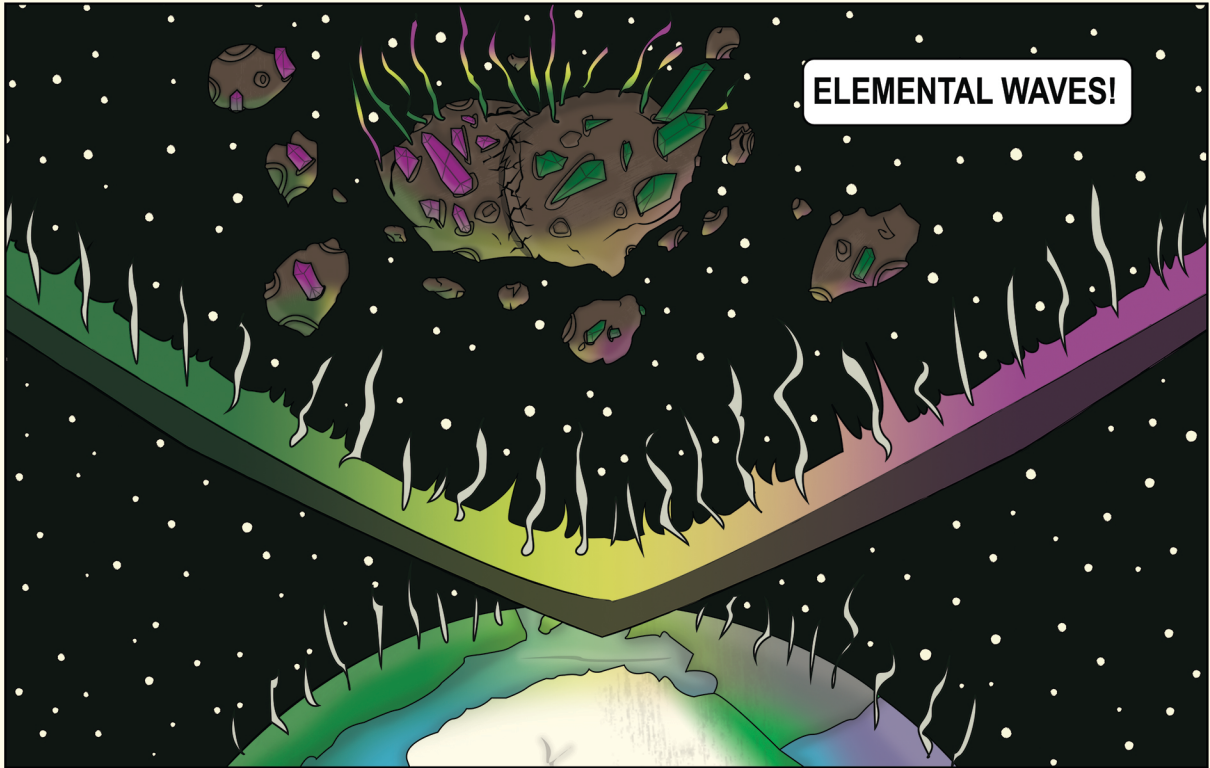

ELEMENTAL WAVE

ART AND STORY BY
ANDOR S. MATE

IN SPACE, THERE WERE TWO METEORS WITH STRANGE POWERS WITHIN THEM COMING TOWARD EACH OTHER

ELEMENTAL WAVES!

THESE CELLS CAN GIVE ENHANCED POWER TO ORGANISMS DEPENDING ON WHAT THEY WERE IN CONTACT SUCH AS ANIMALS, MINERALS, SENSES, AND OTHER COMPONENTS.

THESE POWERS ARE RELEASED FROM A GREAT SHOCK TO THE MIND AND HEART.