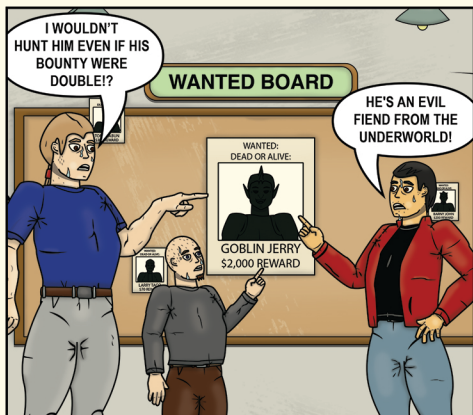

ELEMENTAL WAVE

ART AND STORY BY
ANDOR S. MATE

IN SPACE, THERE WERE TWO METEORS WITH STRANGE POWERS WITHIN THEM COMING TOWARD EACH OTHER

ELEMENTAL WAVES!

THESE CELLS CAN GIVE ENHANCED POWER TO ORGANISMS DEPENDING ON WHAT THEY WERE IN CONTACT SUCH AS ANIMALS, MINERALS, SENSES, AND OTHER COMPONENTS.

THESE POWERS ARE RELEASED FROM A GREAT SHOCK TO THE MIND AND HEART.