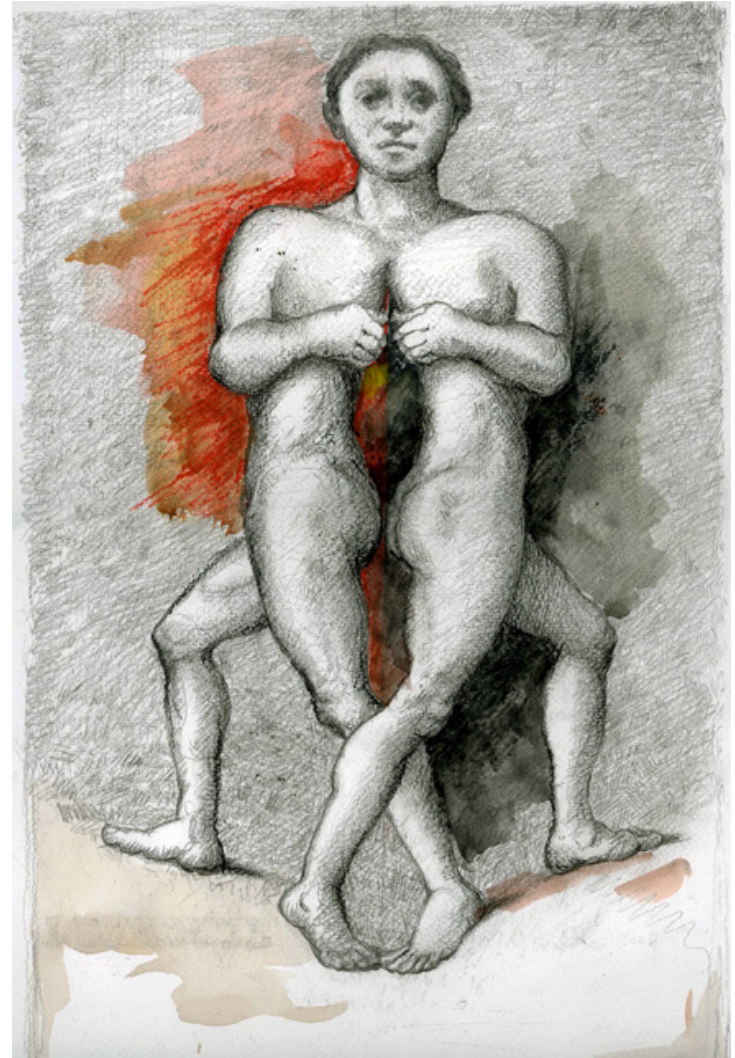

CK "Study for Table Rase".
12x12in

CK "Study for a C Funny House". 13.5x12.5in
.34.4x31.8cm

CK "CK_Study for the box - La Ronde-1999".

CK "Study for Funny House3". 2016,
1/2x12in-42x30.5cm

CK "Study for distortions, a man". 2001
18x10 1/4

CK "Distortion - woman".

CK "Website overture". 2012

CK "The Meeting". 2008
40x32in-81x101

CK "Water Wall Perspective Study".
2006

CK "Museum Goers". 2005
14x9 .25in-36x24

CK "Roleix et Noces de Cana". 2021
9x9in

CK "PAN"-study for Erotic Drawing
"Execution".

CK "A propos de Ingres". 1998
9 1/4 x 9 1/4

CK "Le-Doute. Tarot Umberto Eco et
Paolo Fabbri".

CK "Attraction_L'ampoule d'Edison".
2017

Drawing,
24x18in

CK "Le Trefle, study for a neon jar".
2017

CK "Mannequins". 2016
24x18in

CK "Study for the street, pencil".

CK "Study for Acryl study for The Street series". 2004

Acrylic,
14x12in 35.5x30. cm

CK "Tarzan". 1998

CK "Échappés du Louvre- dessin après le tableau".