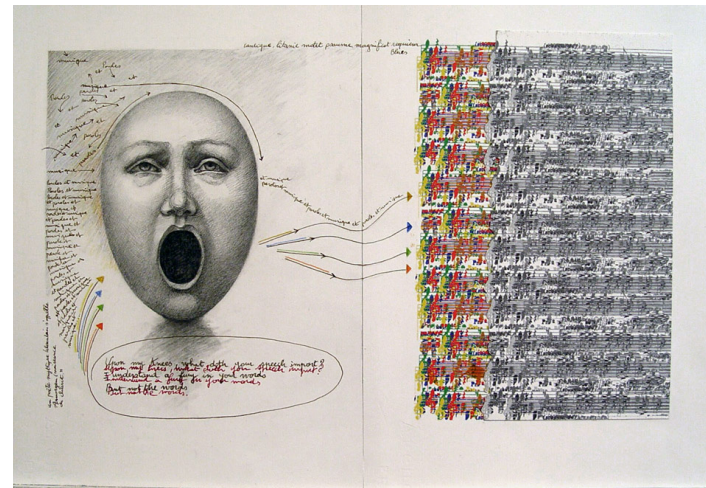

ink and watercolor on paper,

9x6in - 23x16.4cm

CK "Words Landscape". 2000

18x12.5in - 45.7x31.8cm

CK "Rain over a words' landscape".
2000

Pencil, ink and watercolor on paper,
18x12.5in-45.7x31cm

CK "Paroles et musique". 2000
18x12.5in - 45.7x31.8cm

CK "The Bulb". 2000
18x12.5in 45.7x31.8cm

CK "Longtemps, longtemps apres que les poetes...". 2000
46x31 8cm

WATERFRONTS

CK "Liberty Drawing". 2008

Ink Watercolor on paper,

16x10 7.8in - 40.8x27.7cm

CK "Waterfront with an angel". 2003