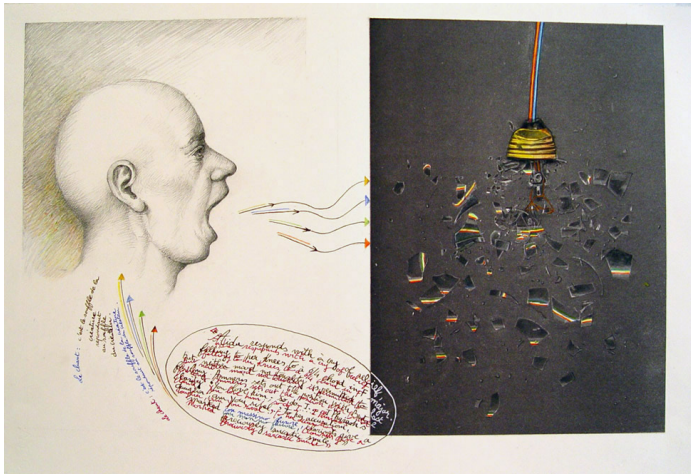

ink and watercolor on paper,

9x6in - 23x16.4cm

CK "Words Landscape". 2000

18x12.5in - 45.7x31.8cm

CK "Rain over a words' landscape".
2000

Pencil, ink and watercolor on paper,
18x12.5in-45.7x31cm

CK "Paroles et musique". 2000
18x12.5in - 45.7x31.8cm

CK "The Bulb". 2000
18x12.5in 45.7x31.8cm

CK "Longtemps, longtemps apres que les poetes...". 2000
46x31 8cm

WATERFRONTS

CK "Liberty Drawing". 2008

Ink Watercolor on paper,

16x10 7.8in - 40.8x27.7cm

CK "Waterfront with an angel". 2003