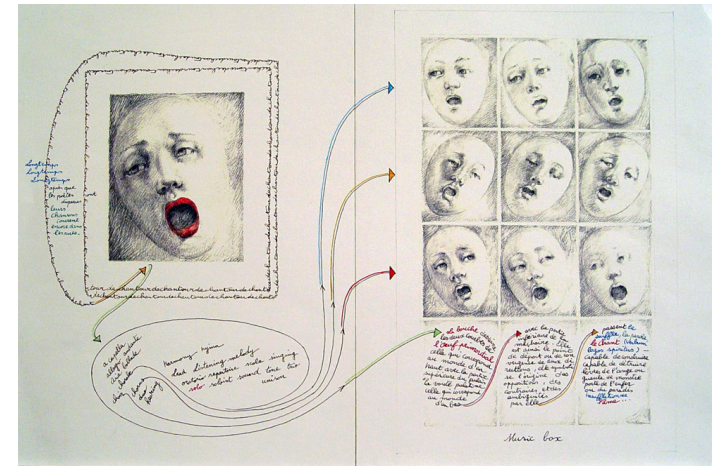

CK "Study for Rabbit Fountain.1". 2006

CK "Study for Rabbit Fountain2". 2006

12.5x10in

CK "Heads-Study- Joy of Art".

CK "Study Les Filles de Loth". 2008

SONG

CK "Song . ink+watercolor". 1999

CK "Petit chanteur". 2000

ink and watercolor on paper,

9x6in - 23x16.4cm

CK "Words Landscape". 2000

18x12.5in - 45.7x31.8cm

CK "Rain over a words' landscape".
2000

Pencil, ink and watercolor on paper,
18x12.5in-45.7x31cm

CK "Paroles et musique". 2000
18x12.5in - 45.7x31.8cm

CK "The Bulb". 2000
18x12.5in 45.7x31.8cm

CK "Longtemps, longtemps apres que les poetes...". 2000
46x31 8cm

WATERFRONTS

CK "Liberty Drawing". 2008

Ink Watercolor on paper,

16x10 7.8in - 40.8x27.7cm

CK "Waterfront with an angel". 2003