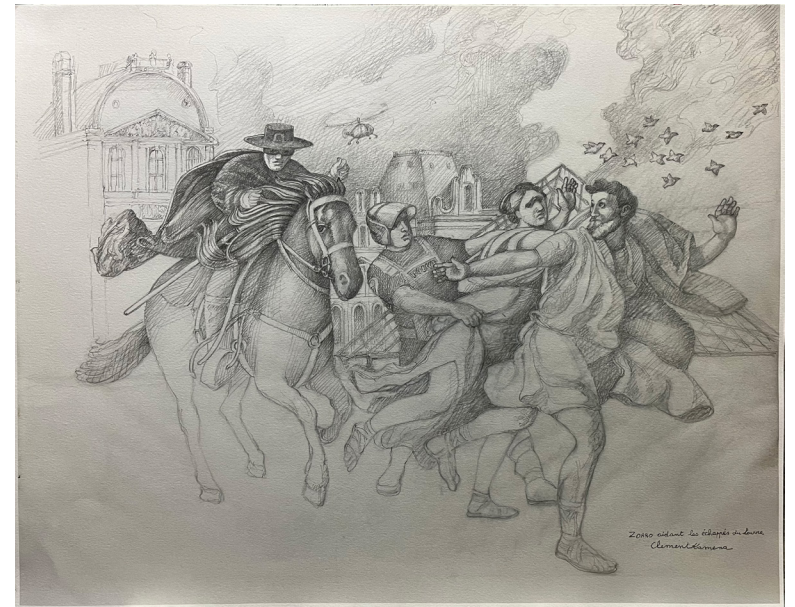

CK "Distortion - woman".

CK "Website overture". 2012

CK "The Meeting". 2008
40x32in-81x101

CK "Water Wall Perspective Study".
2006

CK "Museum Goers". 2005
14x9 .25in-36x24

CK "Roleix et Noces de Cana". 2021
9x9in

CK "PAN"-study for Erotic Drawing
"Execution".

CK "A propos de Ingres". 1998
9 1/4 x 9 1/4

CK "Le-Doute. Tarot Umberto Eco et
Paolo Fabbri".

CK "Attraction_L'ampoule d'Edison".
2017

Drawing,
24x18in

CK "Le Trefle, study for a neon jar".
2017

CK "Mannequins". 2016
24x18in

CK "Study for the street, pencil".

CK "Study for Acryl study for The Street series". 2004

Acrylic,
14x12in 35.5x30. cm

CK "Tarzan". 1998

CK "Échappés du Louvre- dessin après le tableau".