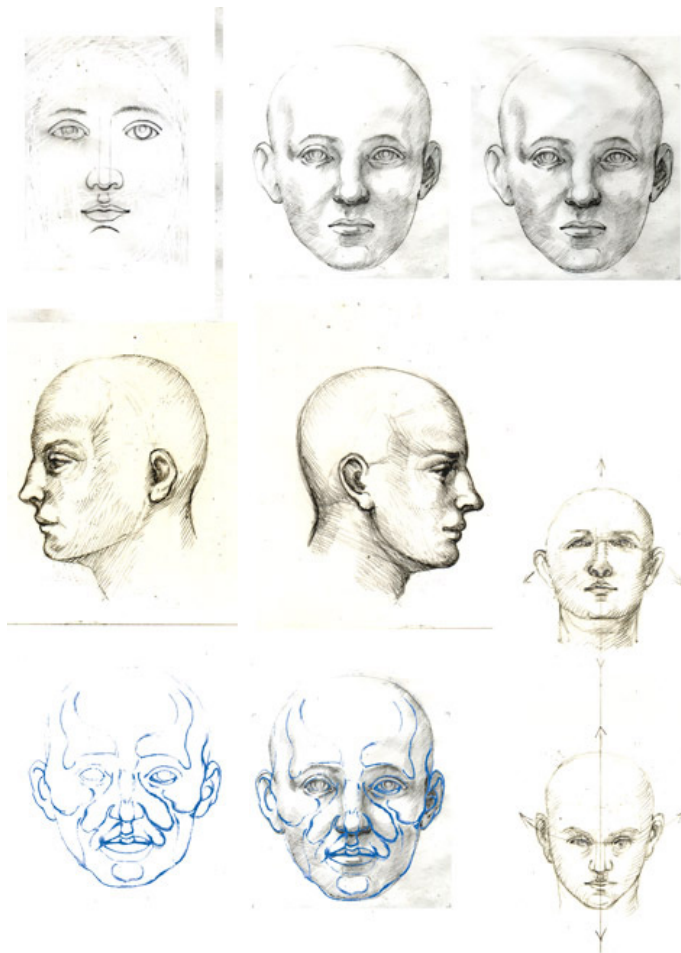

CK "Heads-Study- Joy of Art".