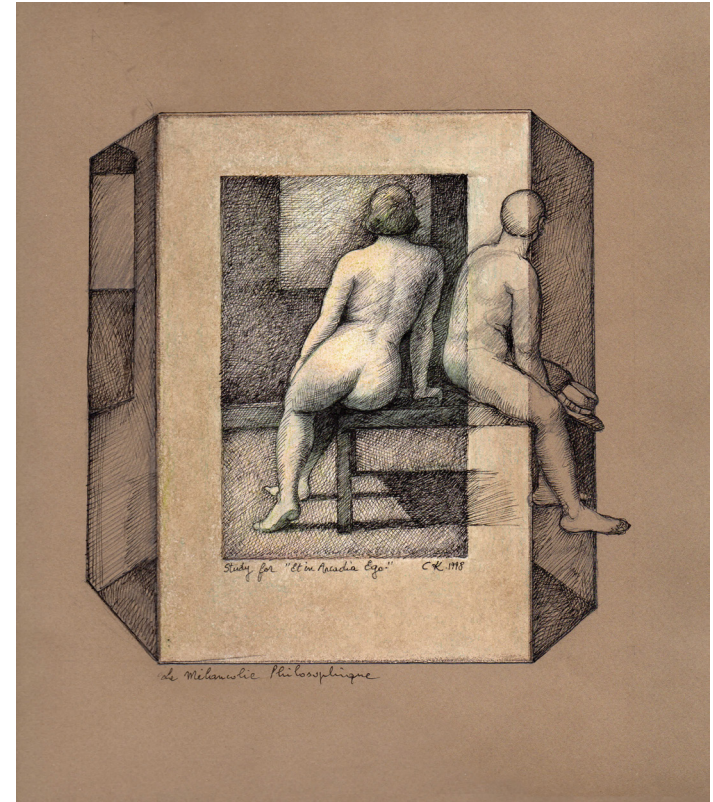

CK "Study for Table Rase".
12x12in

CK "Study for a C Funny House". 13.5x12.5in
.34.4x31.8cm

CK "CK_Study for the box - La Ronde-1999".

CK "Study for Funny House3". 2016,
1/2x12in-42x30.5cm

CK "Study for distortions, a man". 2001
18x10 1/4

CK "Waterfront Study". 2004
3.8x9 1.8in - 31.4x23.2 cm

CK "Study for a Waterfront with birds".
9 5/8 x 7 1/4

CK "BeachDrawing". 2007

**CK ET IN ARCADIA EGO
THEME[DEATH]**

CK "Et in Arcadia Ego. Box Study".
1997