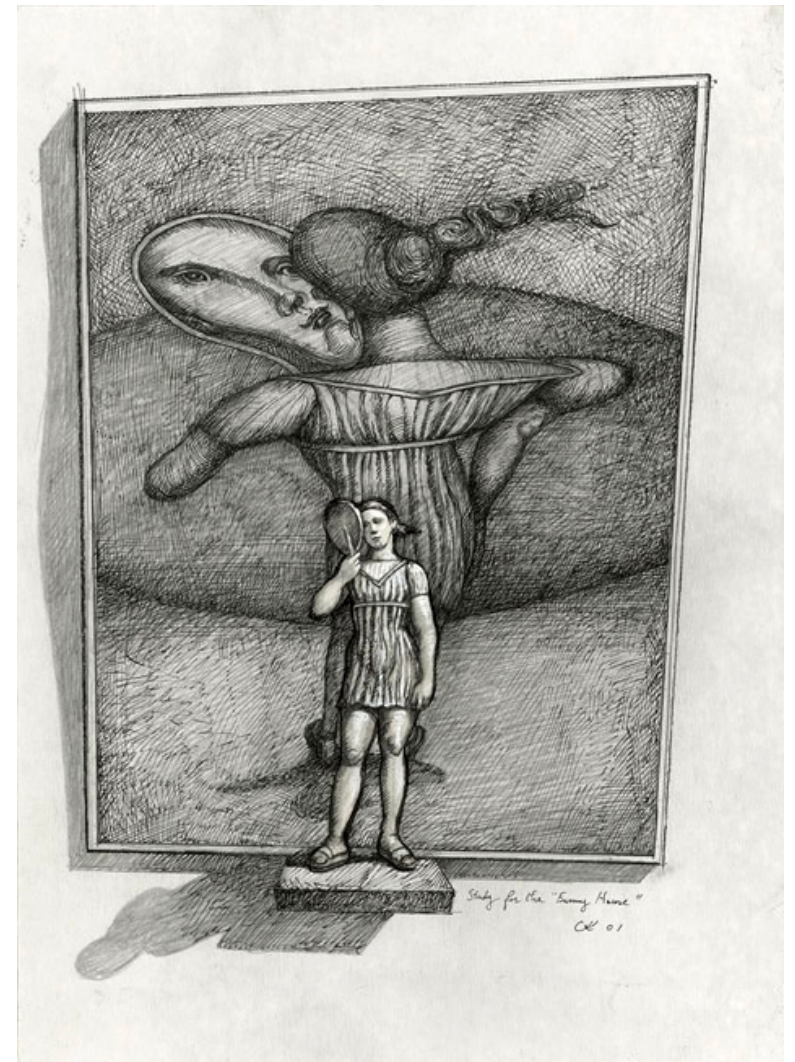

CK "Study for Table Rase".
12x12in

CK "Study for a C Funny House". 13.5x12.5in
.34.4x31.8cm

CK "CK_Study for the box - La Ronde-1999".

CK "Study for Funny House3". 2016,
1/2x12in-42x30.5cm

CK "Study for distortions, a man". 2001
18x10 1/4

CK "Distortion - woman".

CK "Website overture". 2012

CK "The Meeting". 2008
40x32in-81x101

CK "Water Wall Perspective Study".
2006

CK "Museum Goers". 2005
14x9 .25in-36x24

CK "Roleix et Noces de Cana". 2021
9x9in

CK "PAN"-study for Erotic Drawing
"Execution".

CK "A propos de Ingres". 1998
9 1/4 x 9 1/4

CK "Le-Doute. Tarot Umberto Eco et
Paolo Fabbri".

CK "Attraction_L'ampoule d'Edison".
2017

Drawing,
24x18in

CK "Le Trefle, study for a neon jar".
2017

CK "Mannequins". 2016
24x18in

CK "Study for the street, pencil".

CK "Study for Acryl study for The Street series". 2004

Acrylic,
14x12in 35.5x30. cm

CK "Tarzan". 1998

CK "Échappés du Louvre- dessin après le tableau".