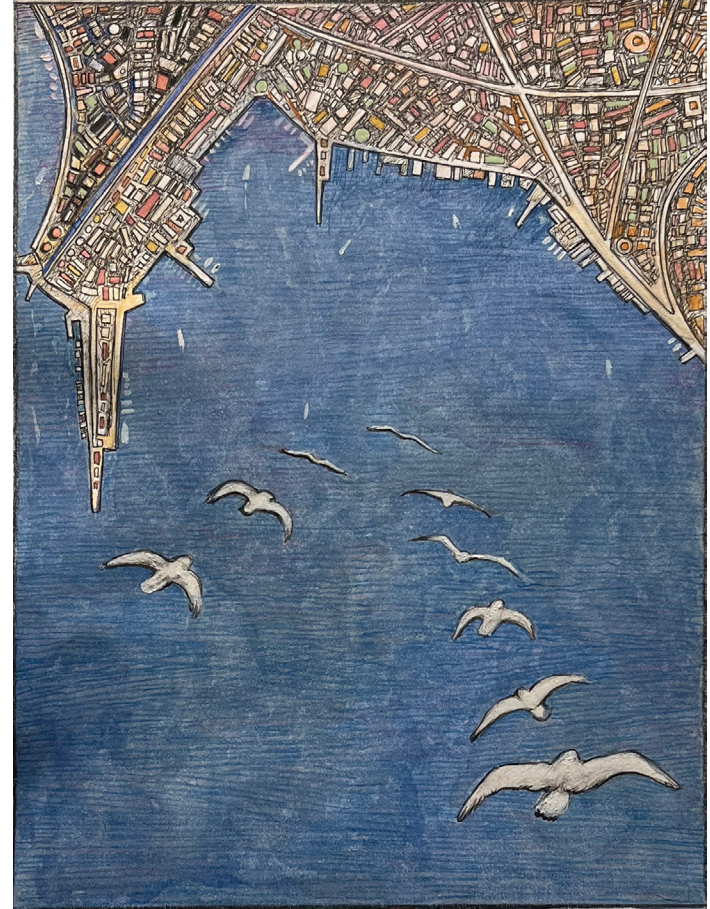

CK "Waterfront Study".

CK "Triptych Study".

CK "Icarus". 2009
9 20x14in 51x26.5 cm

CK "another Icarus". 2001
14x11

CK "Le gout de l'eau". 2008
9 28x21in - 71x53.4cm

CK "Prismatic effect". 2008
9 28x19in - 71x48.3 cm

CK "The Bulb". 2000
18x12.5in 45.7x31.8cm

CK "Longtemps, longtemps apres que les poetes...". 2000
46x31 8cm

WATERFRONTS

CK "Liberty Drawing". 2008

Ink Watercolor on paper,

16x10 7.8in - 40.8x27.7cm

CK "Waterfront with an angel". 2003

Ink on paper,
8.6x6.5in - 22x16.6cm

CK "Waterfront study". 2003

Ink on paper,
6.75x4.75in - 17.2x12cm

CK "City-Center". 2003
Pencil, ink and watercolor on paper,
23.5x17.5in - 59.8x44.5cm

CK "Center-City". 2003
watercolor Pencil,
15 6/8 x 12 in. - 39.5x30cm

CK "Waterfront Study". 2004
3.8x9 1.8in - 31.4x23.2 cm

CK "Study for a Waterfront with birds".
9 5/8 x 7 1/4

CK "BeachDrawing". 2007

**CK ET IN ARCADIA EGO
THEME[DEATH]**

CK "Et in Arcadia Ego. Box Study".
1997