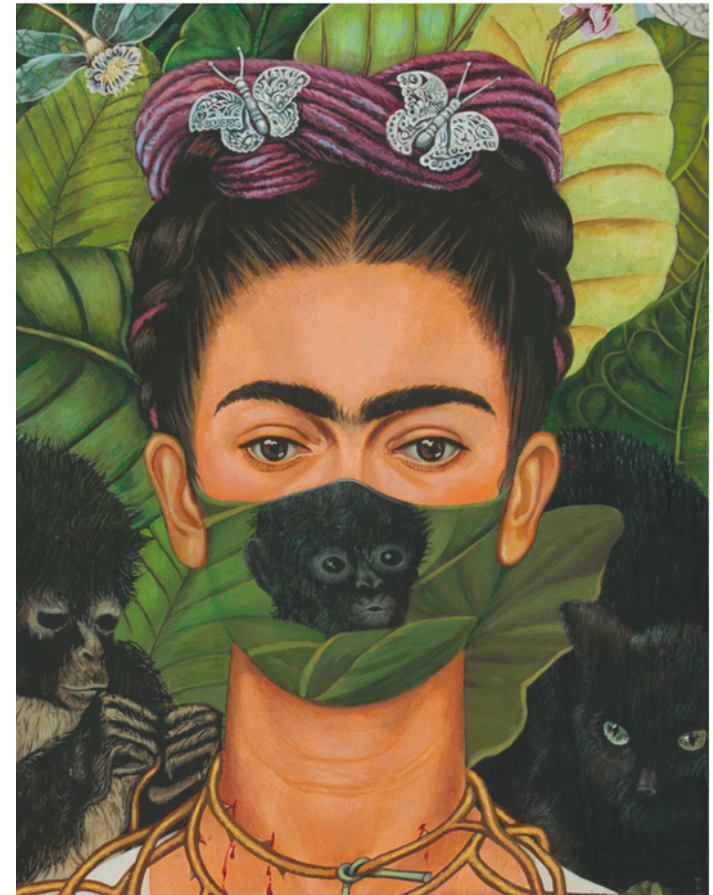

“René Magritte “Good Faith” un-
masked”. 2020

Good Faith” unmasked, each: size 16” x 12 ½”,
40.7 x 30.5 cm

“Frank Xaver Messerschmidt
“Stubborn”.

“The Skull” masked, each”. 2020
size 16” x 12 ½”, 40.7 x 30.5 cm

Andy Warhol "Mao" masked with Min-jun's "Hat".

Andy Warhol "Mao" unmasked. 2020
size 16" x 12 1/2", 40.7 x 30.5 cm

Grant Wood "American Gothic" masked
with the American flag. 2003

Grant Wood "American Gothic" masked.
2020

size 16" x 12 1/2", 40.7 x 30.5 cm

Frida Kahlo "Self Portrait "masked with Diego Rivera "Self Portrait".

Frida Kahlo "Self-Portrait" unmasked. 2020
size 16" x 12 1/2", 40.7 x 30.5 cm

Piero della Francesca "Battista Sforza"
masked with Louis Vuitton.

Piero della Francesca "Il Ducato di
Montefeltro" masked with Louis Vuitton.
2020

16" x 12 1/2", 40.7 x 30.5 cm,

Roy Lichtenstein "Nurse" masked with Raphael's "Madonna della Seggiola".

Roy Lichtenstein "Nurse"
unmasked. 2020
size 16" x 12 1/2", 40.7 x 30.5 cm