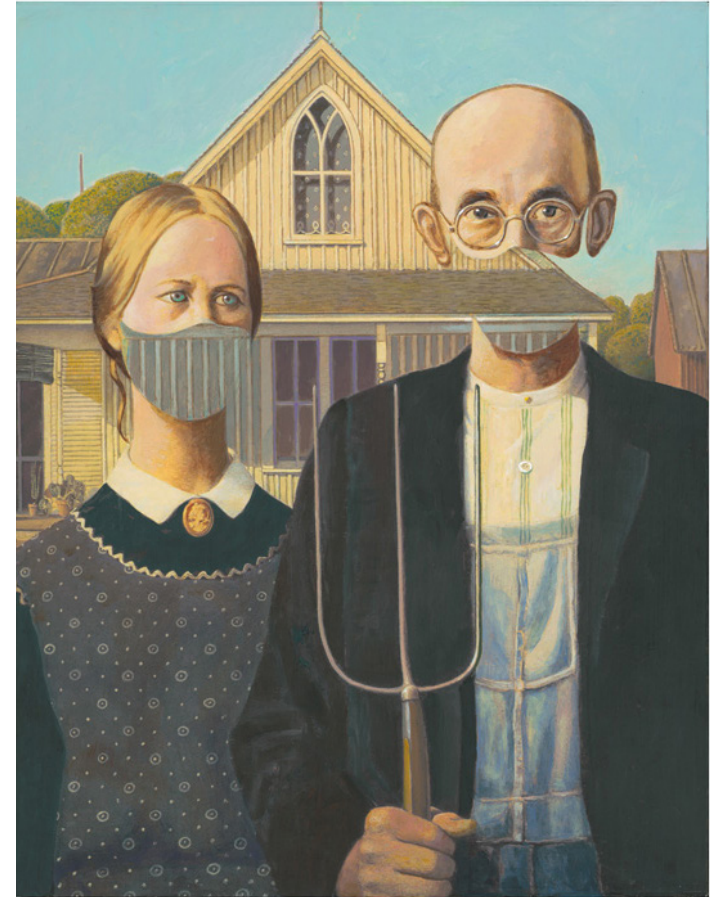

“Van Gogh “Self Portrait” masked with
Gauguin’s Tahitian Women on the
Beach”

acrylic and mixed medias on wood

“Self Portrait” unmasked, each”. 2020

16” x 12 ½”, 40.7 x 30.5 cm

“René Magritte Good Faith” masked
with Claude Monet’s Sunrise”.

“René Magritte “Good Faith” un-
masked”. 2020

Good Faith” unmasked, each: size 16” x 12 ½”,
40.7 x 30.5 cm

“Frank Xaver Messerschmidt
“Stubborn”.

“The Skull” masked, each”. 2020
size 16” x 12 ½”, 40.7 x 30.5 cm

Andy Warhol "Mao" masked with Min-jun's "Hat".

Andy Warhol "Mao" unmasked. 2020
size 16" x 12 1/2", 40.7 x 30.5 cm

Grant Wood "American Gothic" masked
with the American flag. 2003

Grant Wood "American Gothic" masked.
2020