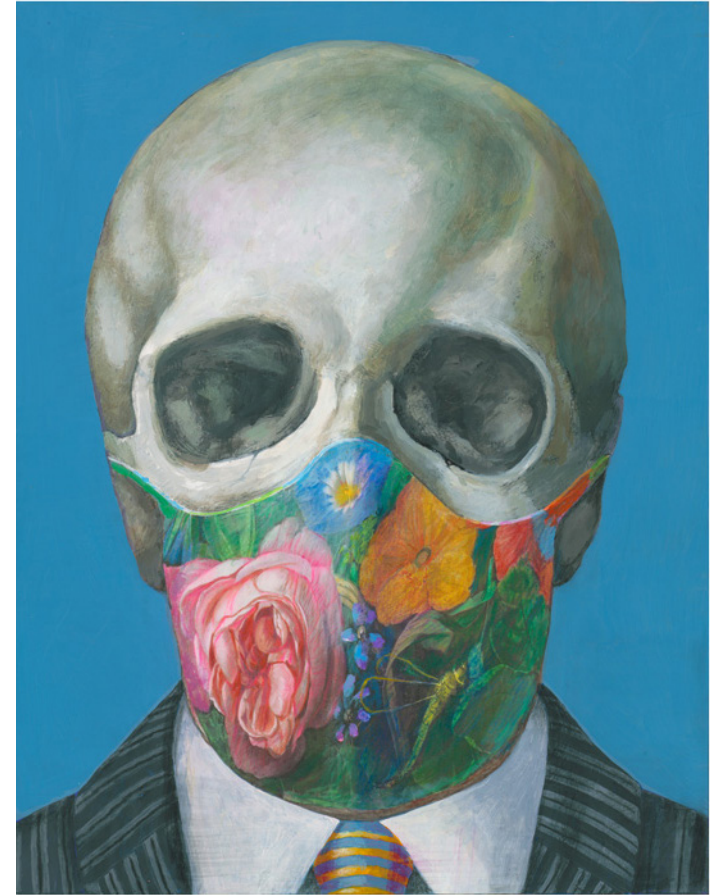

CK "Rescue Study". 2018

Batman and Icarus, acrylic on board 24 x 24 in. 61
x 61 cm

CK "405 LEXINGTON AVENUE". 2019

acrylic on canvas 52 X 52 in. 132 x 132 cm

CK "Wonderwoman, study for Asphalt Jungle". 2019

“Van Gogh “Self Portrait” masked with
Gauguin’s Tahitian Women on the
Beach”

acrylic and mixed medias on wood

“Self Portrait” unmasked, each”. 2020

16” x 12 ½”, 40.7 x 30.5 cm

“René Magritte Good Faith” masked
with Claude Monet’s Sunrise”.

“René Magritte “Good Faith” un-
masked”. 2020

Good Faith” unmasked, each: size 16” x 12 ½”,
40.7 x 30.5 cm

“Frank Xaver Messerschmidt
“Stubborn”.

“The Skull” masked, each”. 2020
size 16” x 12 ½”, 40.7 x 30.5 cm

Andy Warhol "Mao" masked with Min-jun's "Hat".

Andy Warhol "Mao" unmasked. 2020
size 16" x 12 1/2", 40.7 x 30.5 cm

Grant Wood "American Gothic" masked
with the American flag. 2003

Grant Wood "American Gothic" masked.
2020