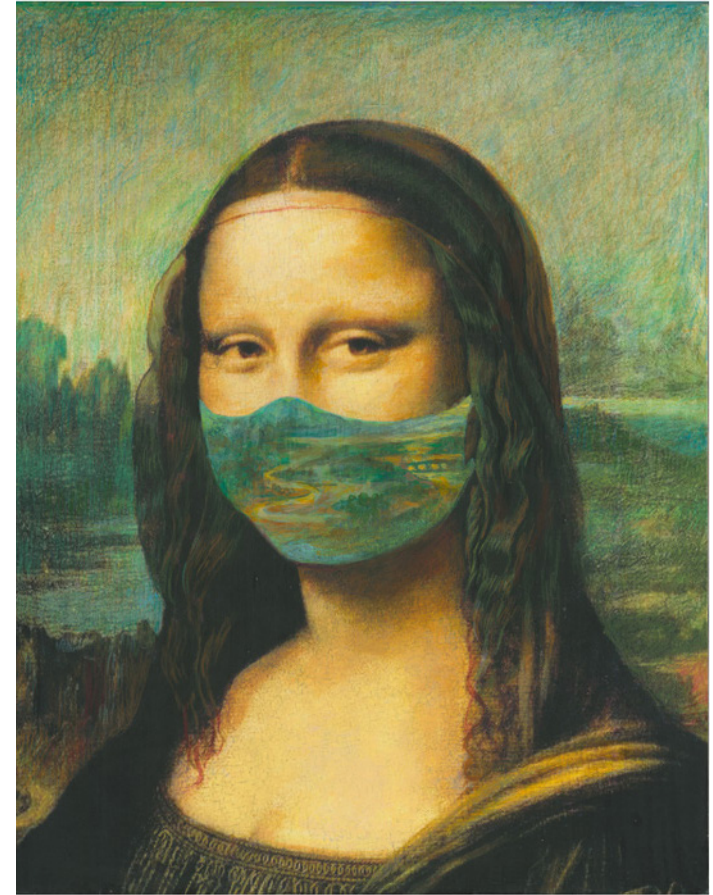

MASK/UNMASKED

“Leonardo da Vinci “The Mona Lisa”
masked with Andy Wahrol ‘s Marilyn ”.
2004

acrylic and mixed medias on wood

“Leonardo da Vinci “The Mona Lisa”
Unmasked, each”. 2020
size 16” x 12 ½”, 40.7 x 30.5 cm