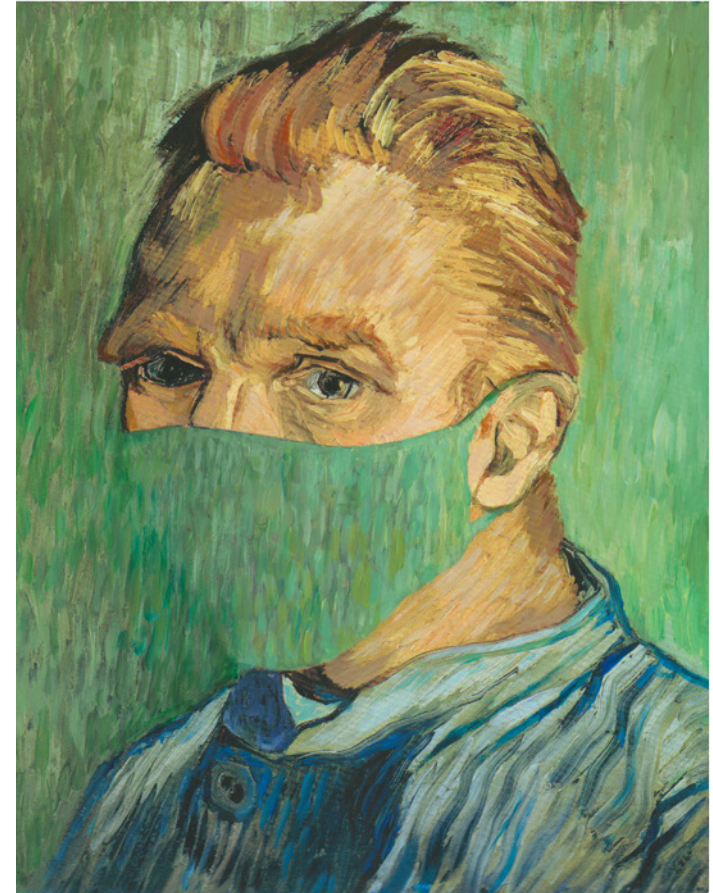

CK "Rescue Study". 2018

Batman and Icarus, acrylic on board 24 x 24 in. 61
x 61 cm

CK "405 LEXINGTON AVENUE". 2019

acrylic on canvas 52 X 52 in. 132 x 132 cm

CK "Wonderwoman, study for Asphalt Jungle". 2019

MASK/UNMASKED

“Leonardo da Vinci “The Mona Lisa”
masked with Andy Wahrol ‘s Marilyn ”.
2004

acrylic and mixed medias on wood

“Leonardo da Vinci “The Mona Lisa”
Unmasked, each”. 2020
size 16” x 12 ½”, 40.7 x 30.5 cm

“Van Gogh “Self Portrait” masked with
Gauguin’s Tahitian Women on the
Beach”

acrylic and mixed medias on wood

“Self Portrait” unmasked, each”. 2020

16” x 12 ½”, 40.7 x 30.5 cm

“René Magritte Good Faith” masked
with Claude Monet’s Sunrise”.