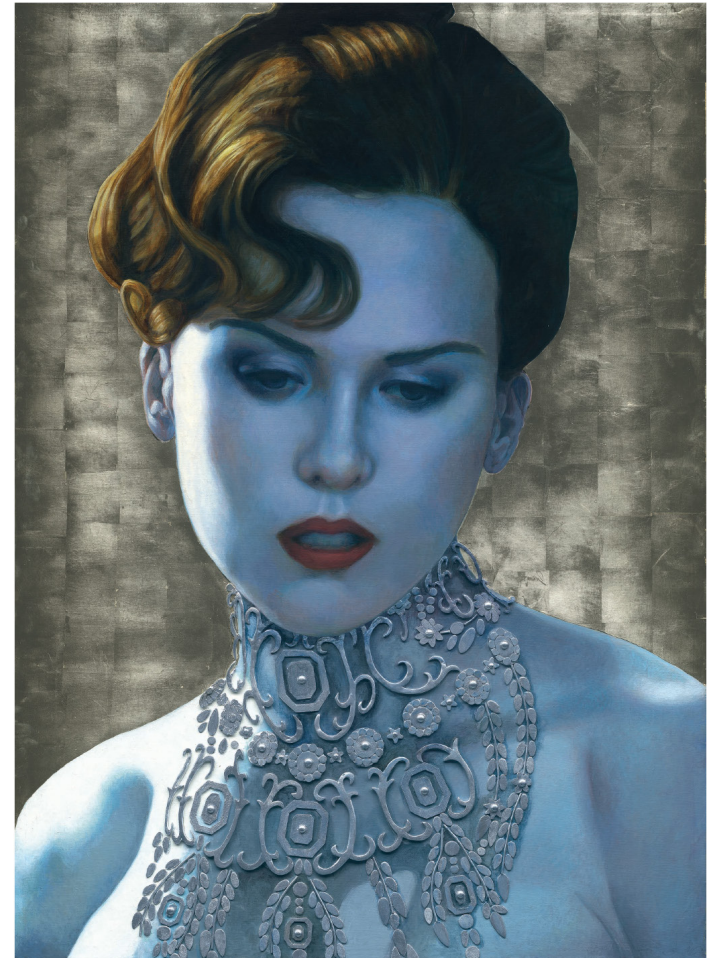

CK "NICOLE K". 2018

acrylic and mixed medias, 55 1/2" x 40",

141x 101.5cm