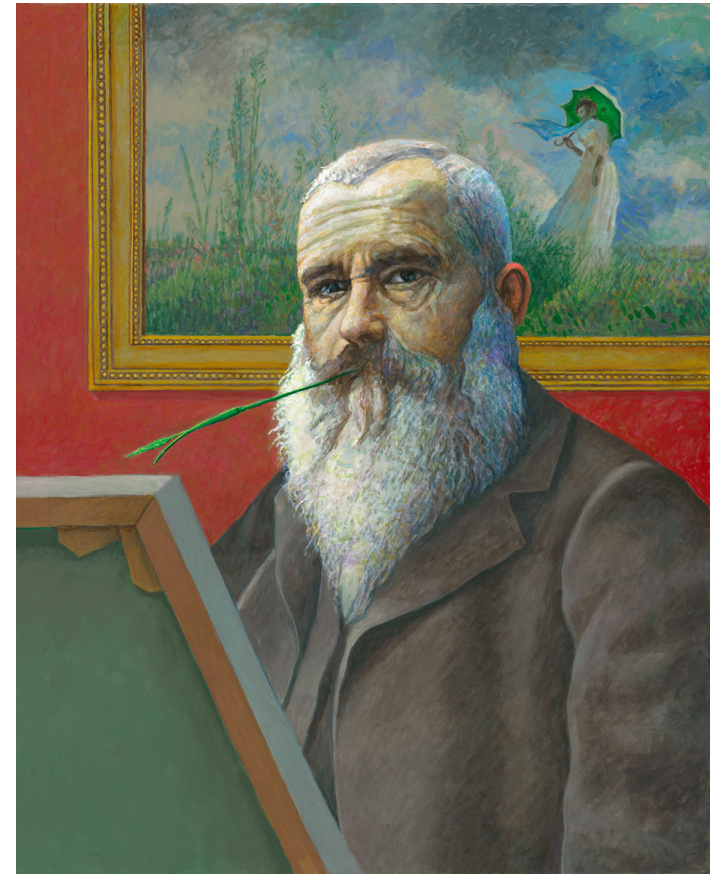

CK "POLE POSITION, SUPERMAN".
2020

acrylic on canvas 56 x 70 in. 142.3 x 178 cm

CK "Superman on a Horse" [at Rush-
more]. 2018-2019

acrylic on board, 22"x 17", 56 x 43.2 cm

CK "DEATH IN VENICE". 2018-2021

CK "HEAT WAVE". 2009

acrylic on canvas, 46 x 60 in. 116.8 x 152.4 cm

CK "BROOKLYN BRIDGE". 2015

acrylic on canvas

CK "Lady With A Vest". 2002
oil on linen 46 x 32 in. 116.8 x 81.3 cm 2002

CK "SUSANNAH". 2003
oil on linen 40 x 30 in. 116.8 x 86.4

CK "THE RED CHAIR". 1995-2003
pastel on board 46 ½"x 31in. 118.1 x 78.7 in

CK "PORTRAIT OF CLAUDE MONET".
2021
acrylic on canvas, 30" X 24", 76.2 x 61 cm

CK "LE REGARDER" [Monet].
acrylic on board

CK "CHRONOS". 2009
acrylic on canvas 30 x 29 in. 76.2 x 73.6 cm