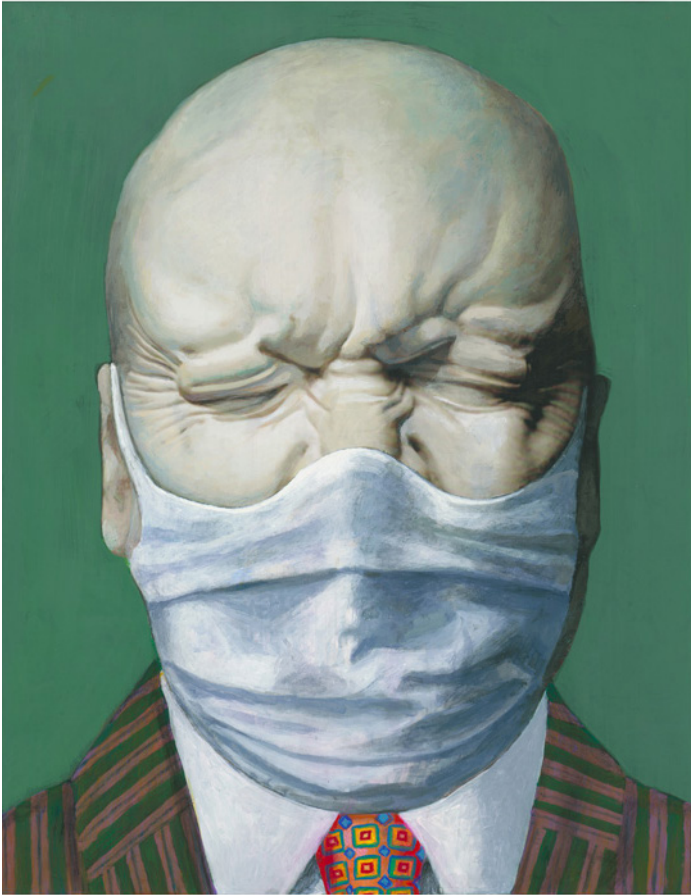

CK "Rescue Study". 2018

Batman and Icarus, acrylic on board 24 x 24 in. 61
x 61 cm

CK "405 LEXINGTON AVENUE". 2019

acrylic on canvas 52 X 52 in. 132 x 132 cm

CK "Wonderwoman, study for Asphalt Jungle". 2019

“Van Gogh “Self Portrait” masked with
Gauguin’s Tahitian Women on the
Beach”

acrylic and mixed medias on wood

“Self Portrait” unmasked, each”. 2020

16” x 12 ½”, 40.7 x 30.5 cm

“René Magritte Good Faith” masked
with Claude Monet’s Sunrise”.

“René Magritte “Good Faith” un-
masked”. 2020

Good Faith” unmasked, each: size 16” x 12 ½”,
40.7 x 30.5 cm

“Frank Xaver Messerschmidt
“Stubborn”.

“The Skull” masked, each”. 2020
size 16” x 12 ½”, 40.7 x 30.5 cm

Andy Warhol "Mao" masked with Min-jun's "Hat".

Andy Warhol "Mao" unmasked. 2020
size 16" x 12 1/2", 40.7 x 30.5 cm

Grant Wood "American Gothic" masked
with the American flag. 2003

Grant Wood "American Gothic" masked.
2020