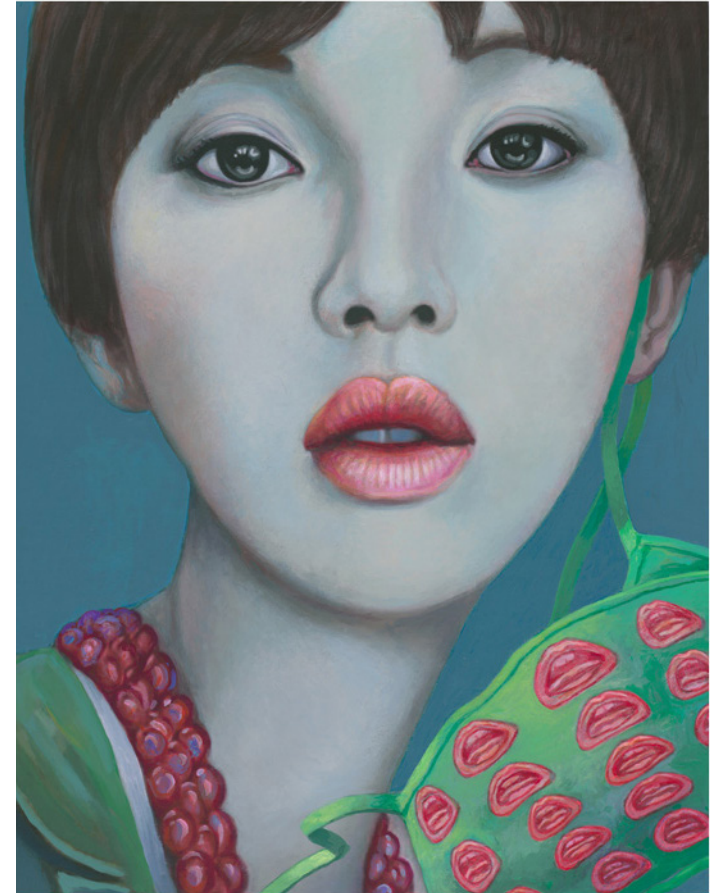

Ling Jian "Army Princess" Unmasked.
Each painting, mixed medias. 2020

16"x 12.5"