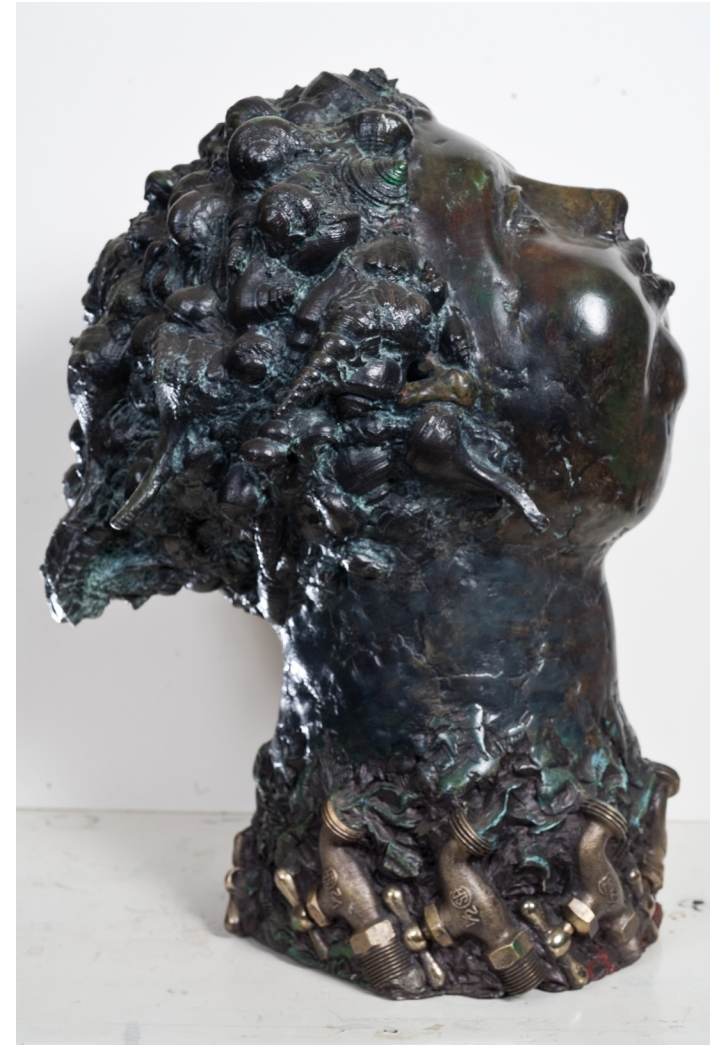

## SCULPTURES

**Serge Clement**  
**Marina Kamena**

CK "ALLEGRO". 2006  
epoxy, metallic paint, 3 feet, 91.5 x 20 x 24 cm

CK "ALLEGRO". 2006  
epoxy, metallic paint, 3 feet, 91.5 x 20 x 24 cm

CK "EZECHIEL PROPHECY". 2007-17

[ La Memoire de l'eau]

mixed medias and metallic paint,

68 ½" x 16 ¼", 174 x 41 cm cm

CK "EZECHIEL PROPHECY". 2007-17

[ La Memoire de l'eau]

mixed medias and metallic paint,

68 ½" x 16 ¼", 174 x 41 cm cm

CK "LE FETICHISTE". 2006

mount, 21 x 21 x 11 ½", 53.4 x 53.4 x 29 cm

The man, 12" x 2 ½" x 21 ¼", 32.3 x 6.3 x 5.7 cm, 2008

CK "FOUNTAIN". 2008

mixed medias and metallic paint, 21 x 21 x 11 ½",

53.4 x 53.4 x 29 cm

CK "THE TIME IS PASSING BY". 2003