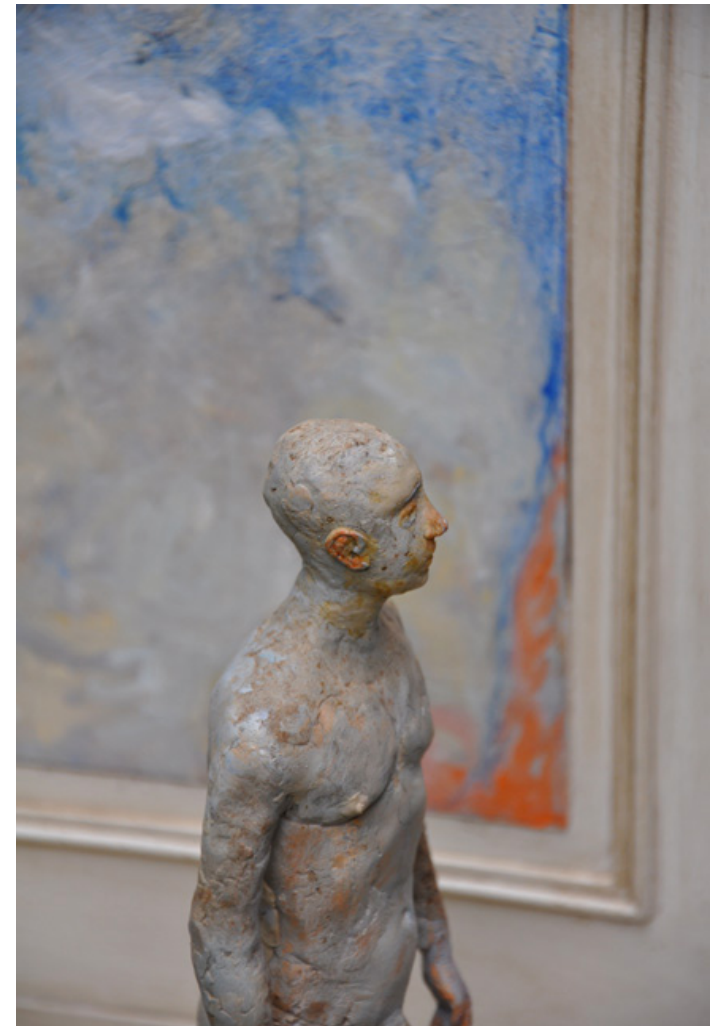

CK "THE TIME IS PASSING BY". 2003

Acrylic on epoxy and mixed medias on wood,
23 1/2"x 16 3/4"x 13 1/2", 60 x 43 x 34.3 cm