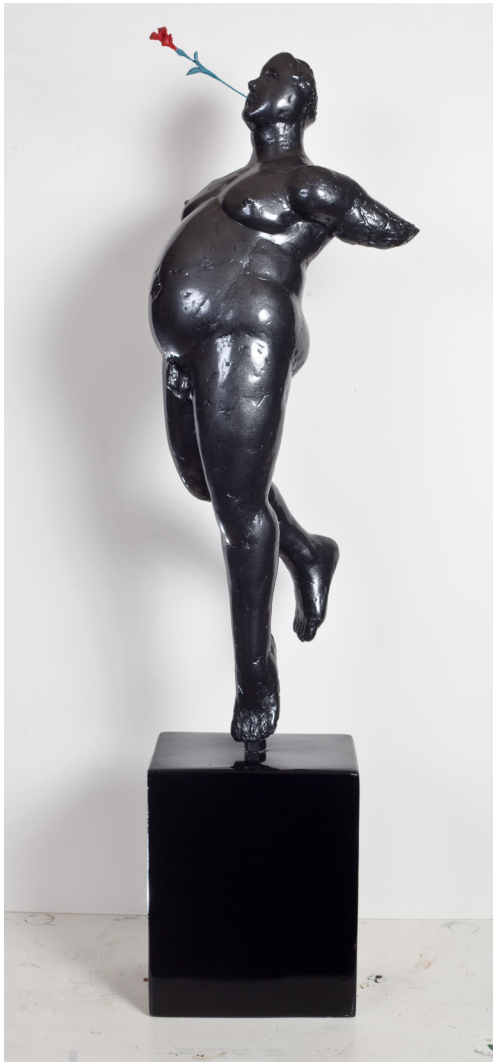

# CLEMENT KAMENA

## SCULPTURES

**Serge Clement**  
**Marina Kamena**

CK "ALLEGRO". 2006  
epoxy, metallic paint, 3 feet, 91.5 x 20 x 24 cm

CK "ALLEGRO". 2006  
epoxy, metallic paint, 3 feet, 91.5 x 20 x 24 cm

CK "EZECHIEL PROPHECY". 2007-17

[ La Memoire de l'eau]

mixed medias and metallic paint,

68 ½" x 16 ¼", 174 x 41 cm cm

CK "EZECHIEL PROPHECY". 2007-17

[ La Memoire de l'eau]

mixed medias and metallic paint,

68 ½" x 16 ¼", 174 x 41 cm cm

CK "LE FETICHISTE". 2006

mount, 21 x 21 x 11 ½", 53.4 x 53.4 x 29 cm

The man, 12" x 2 ½" x 21 ¼", 32.3 x 6.3 x 5.7 cm, 2008

CK "FOUNTAIN". 2008

mixed medias and metallic paint, 21 x 21 x 11 ½",

53.4 x 53.4 x 29 cm

CK "THE TIME IS PASSING BY". 2003