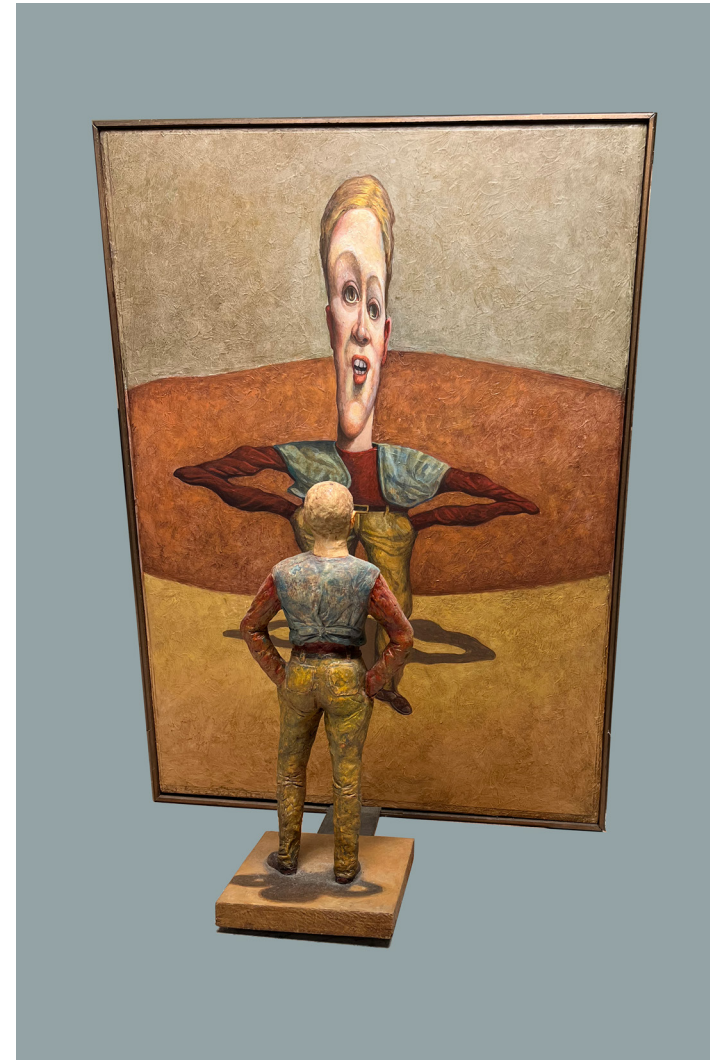

CK "THE VISITOR". 2002
mixed medias, acrylic paint, 21 7/8"x 17"x 13",
55.5 x 42.5 x 33 cm

CK "REFLECTION No 4". 2002

24"x 19"x 10 3/4", 61 x 48.2 x 27.3 cm