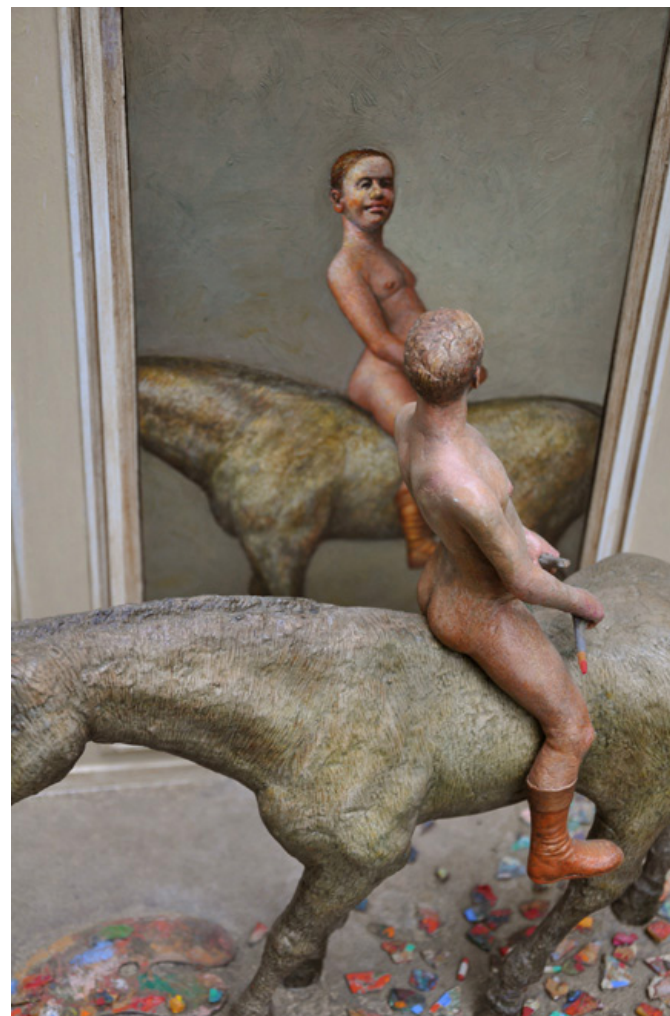

CK "ECHO AND NARCISSUS". 2004

wood, marble, acrylic paint, 16 1/2"x 6 3/4"x 1 in.

42 x 16.8 x 2.2 cm

CK "ECHO AND NARCISSUS". 2004

wood, marble, acrylic paint, 16 1/2"x 6 3/4"x 1 in.

42 x 16.8 x 2.2 cm

CK "TABLE RASE". 2003  
mixed medias, acrylic paint, 21 ½" x 24 x 14 ½",  
54.6 x 61 x 36.8 cm