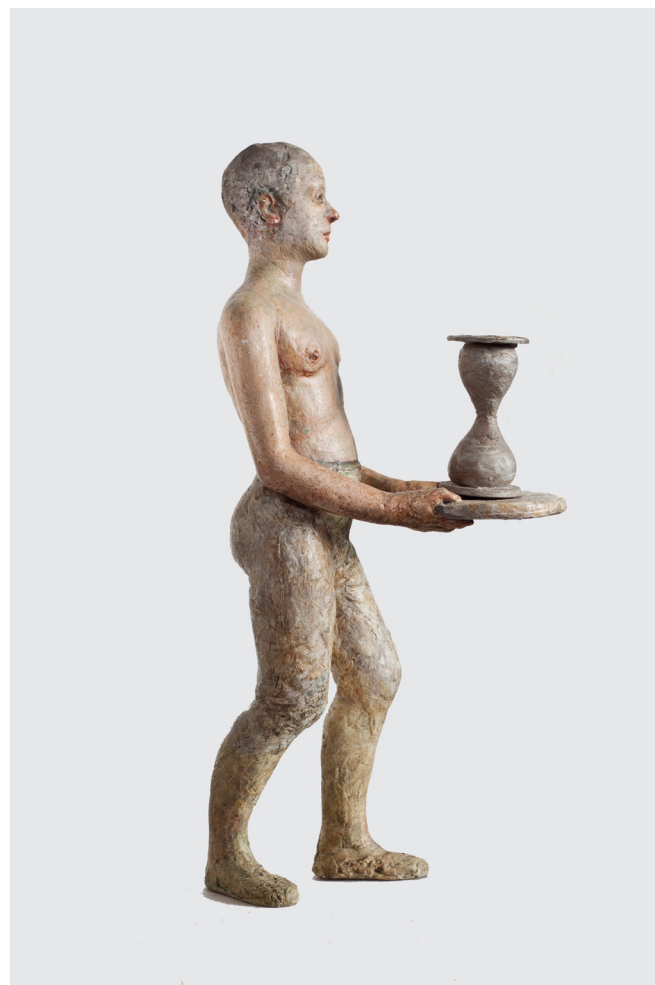

CK "The Small Crusader". 1999
marble, ink, metal and wood, 9 ½" x 2 ½" x 2 ½",
23.5 x 6.3 x 6.3 cm