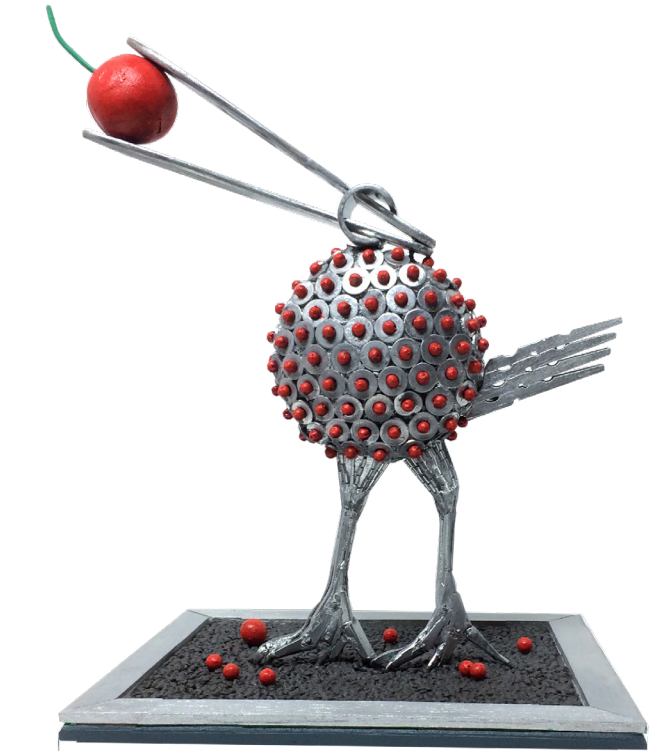

CK "THE RABBIT". DETAIL
mixed medias, 41 ½ x 6 x 6 in,
105.5 x 15.2 x 15.2 cm