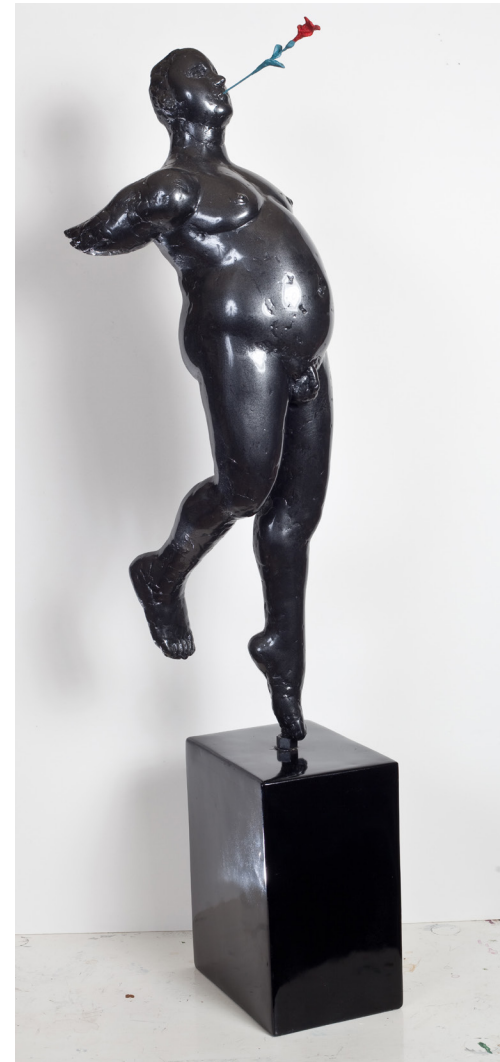

# CLEMENT KAMENA

## SCULPTURES

**Serge Clement**  
**Marina Kamena**

CK "ALLEGRO". 2006  
epoxy, metallic paint, 3 feet, 91.5 x 20 x 24 cm

CK "ALLEGRO". 2006  
epoxy, metallic paint, 3 feet, 91.5 x 20 x 24 cm

CK "EZECHIEL PROPHECY". 2007-17

[ La Memoire de l'eau]

mixed medias and metallic paint,

68 ½" x 16 ¼", 174 x 41 cm cm

CK "EZECHIEL PROPHECY". 2007-17

[ La Memoire de l'eau]

mixed medias and metallic paint,

68 ½" x 16 ¼", 174 x 41 cm cm

CK "LE FETICHISTE". 2006

mount, 21 x 21 x 11 ½", 53.4 x 53.4 x 29 cm

The man, 12" x 2 ½" x 21 ¼", 32.3 x 6.3 x 5.7 cm, 2008

CK "FOUNTAIN". 2008

mixed medias and metallic paint, 21 x 21 x 11 ½",

53.4 x 53.4 x 29 cm

CK "THE TIME IS PASSING BY". 2003