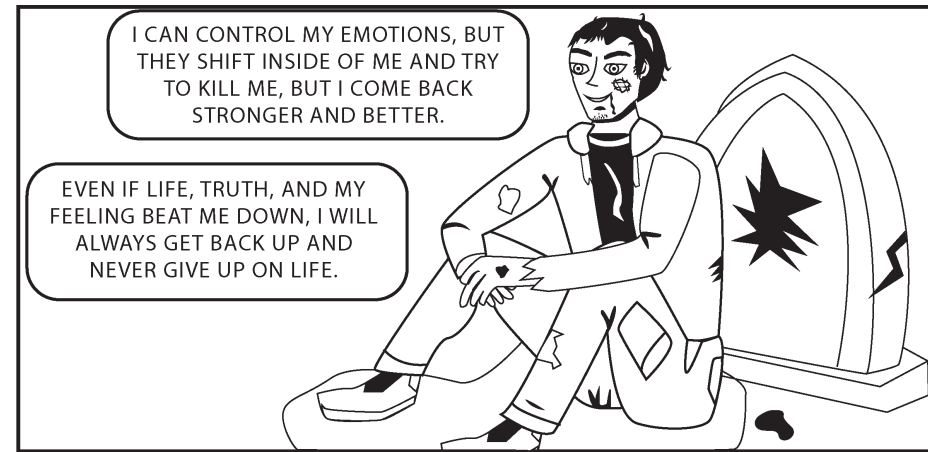

FEEL YOUR FEELINGS, TELL YOUR TRUTH